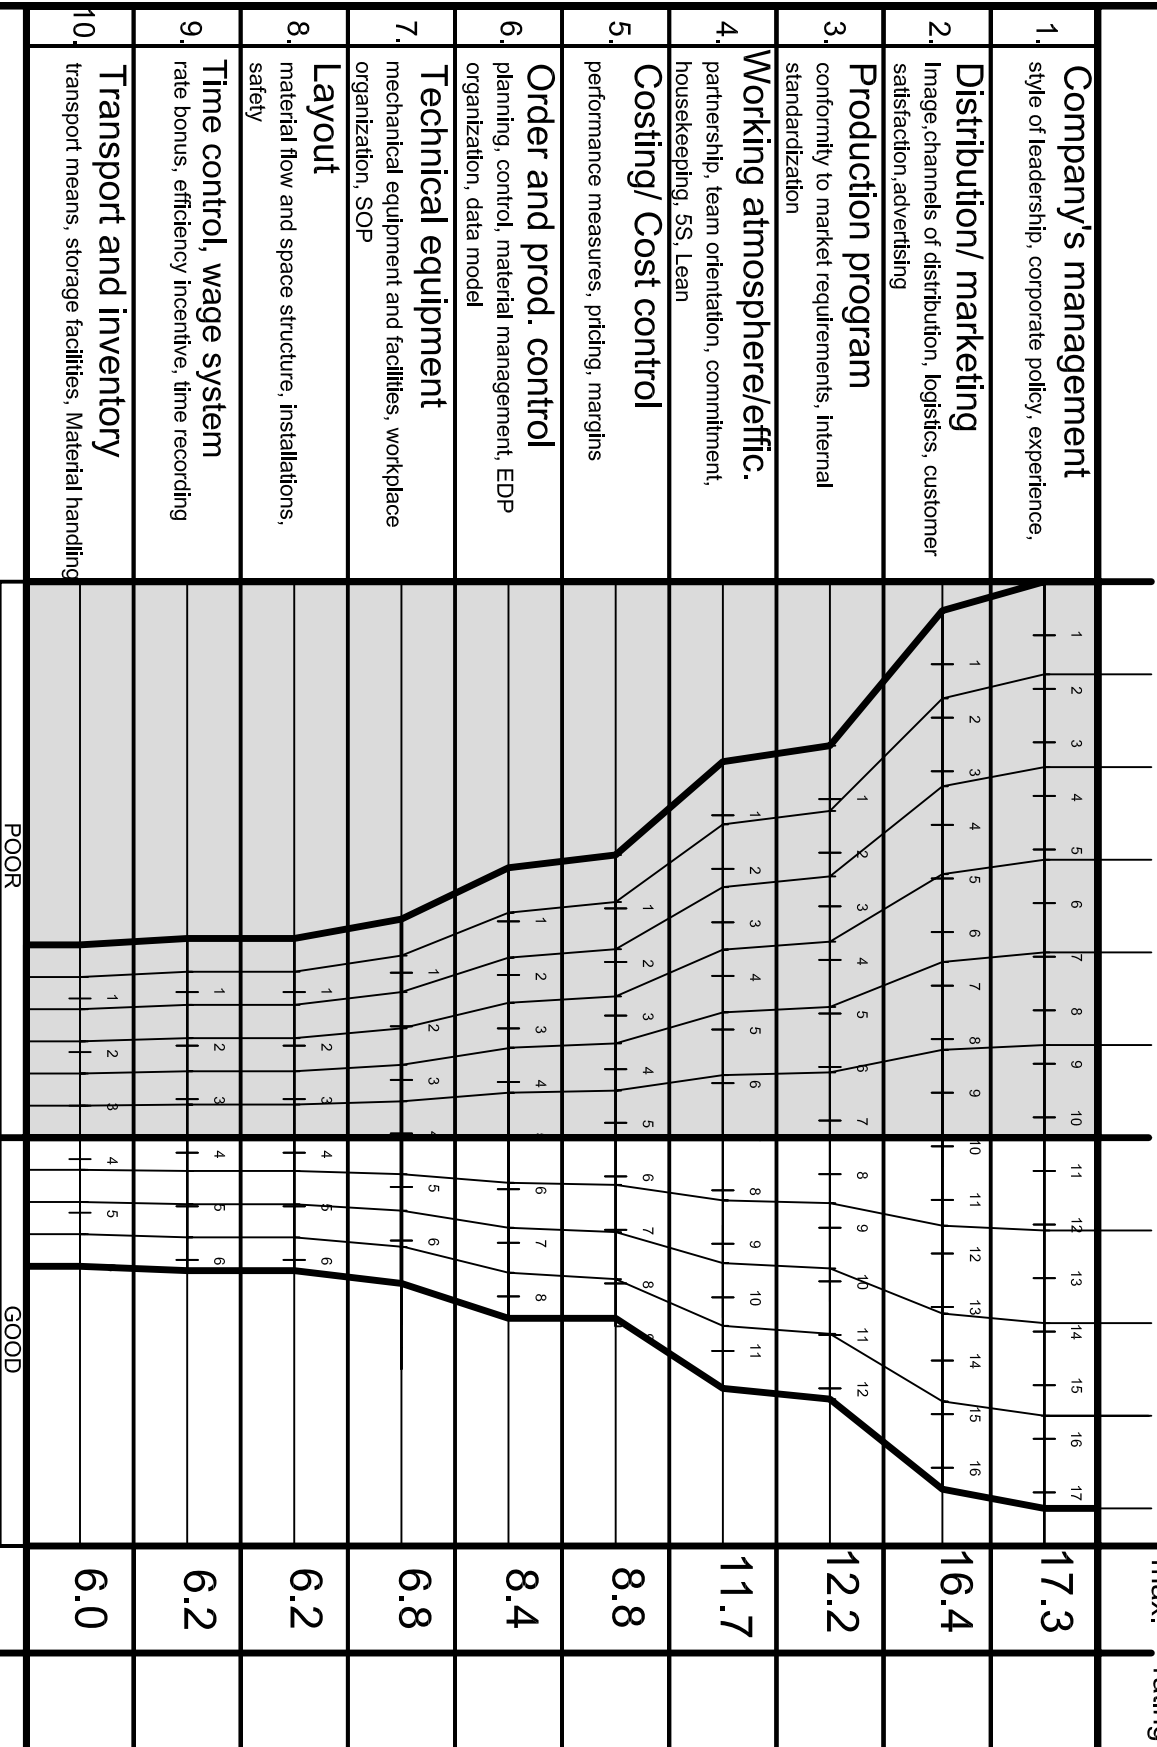

Efficiency Rating Plan

Assessment of your company

Use this standard diagram to evaluate the efficiency of your own company

Profile

Points
max. rating

RESULT OF THE ANALYSIS